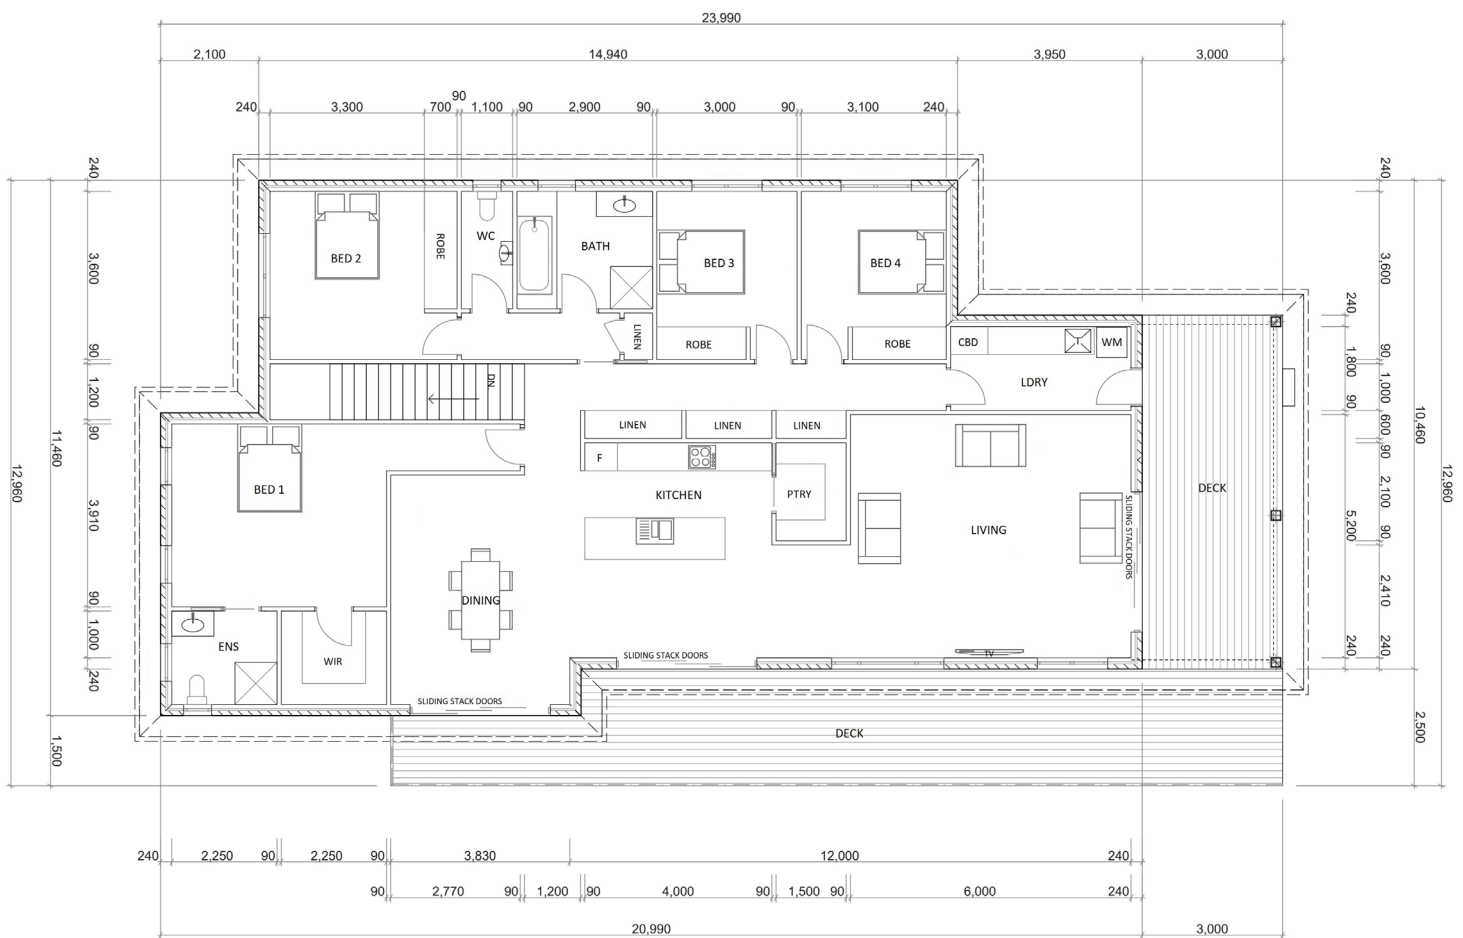

GARAGE: 2

HOUSE: 29.88sq (277.55m²)
+ deck area

LAND SIZE: 1422m²

MARK HARRIS
0439 017 366 or 6343 0000
Email: contact@tasland.com.au

HOUSE & LAND PACKAGE

Lot 200 Assisi Ave RIVERSIDE

UPPER FLOOR PLAN

This plan can be changed to suit you for FREE!