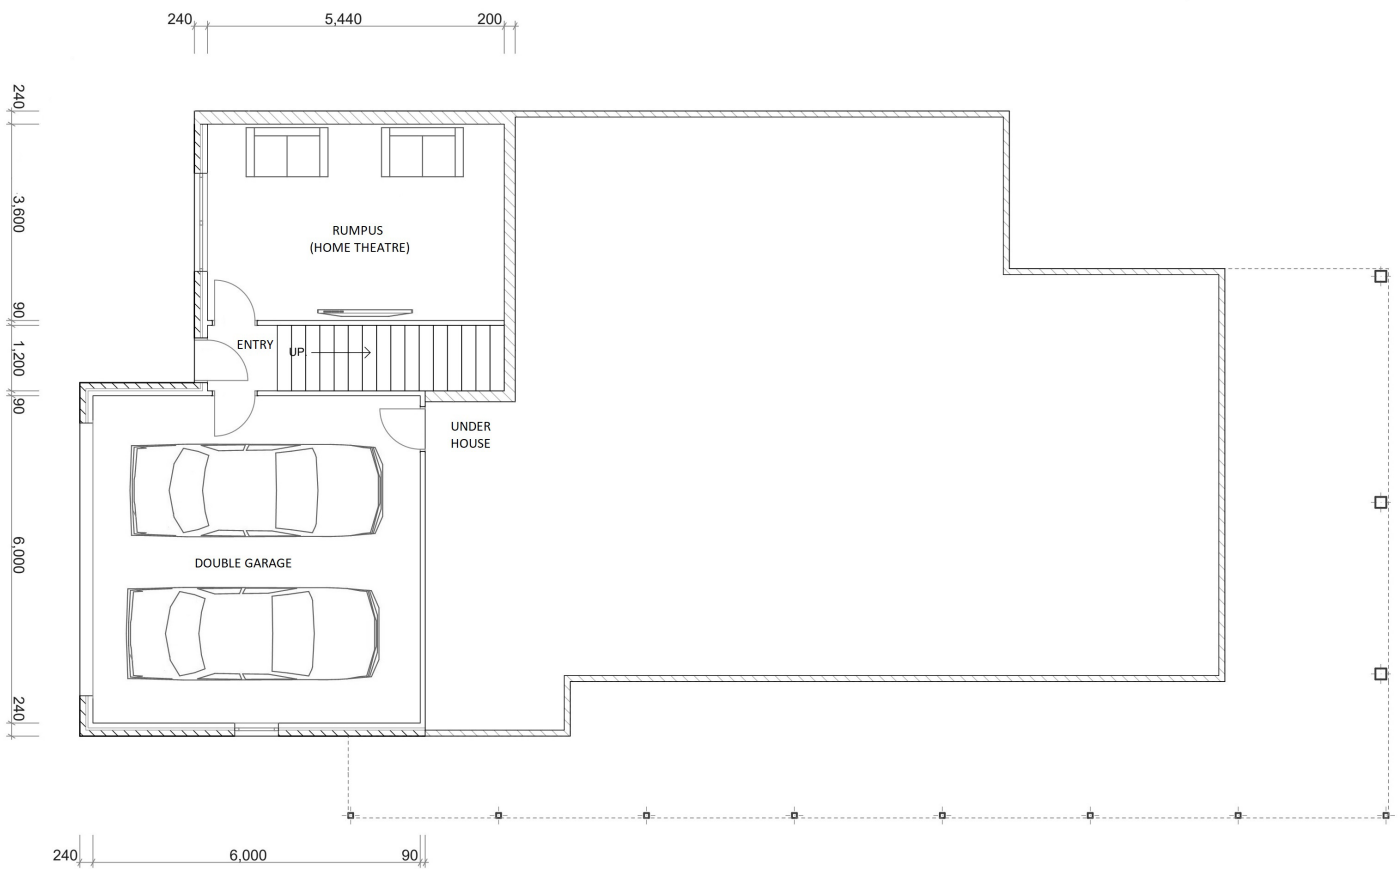

HOUSE & LAND PACKAGE

Lot 200 Assisi Ave RIVERSIDE

LOWER FLOOR PLAN

This plan can be changed to suit you for FREE!