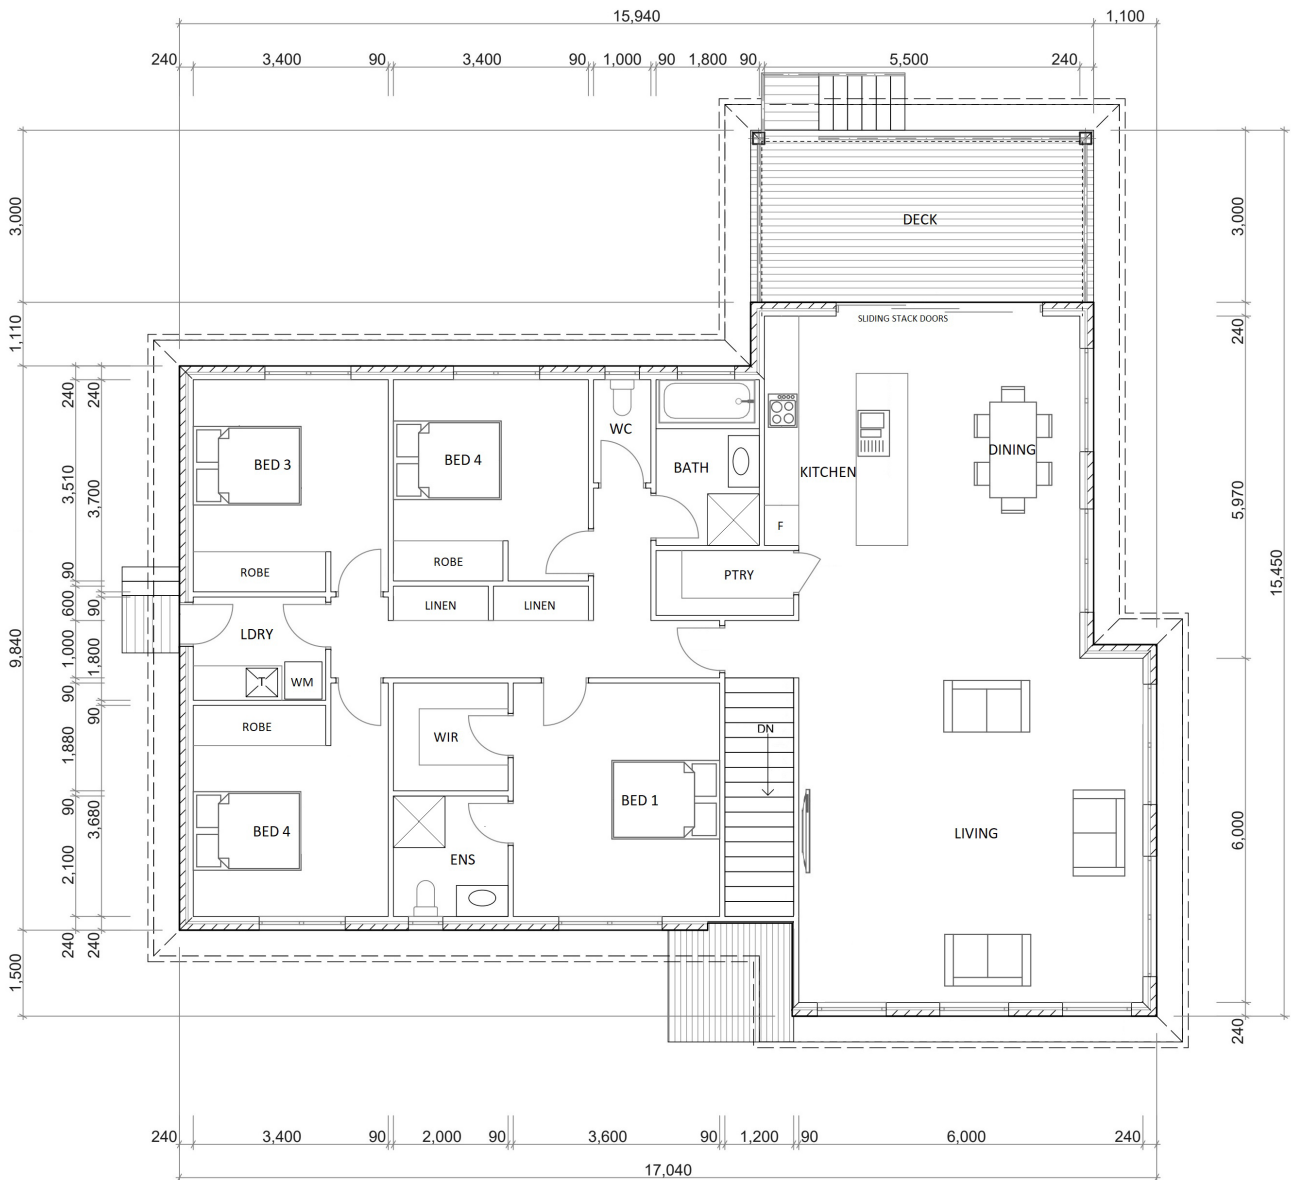

HOUSE: 24.57sq (228.22m²)
+ deck area

LAND SIZE: 2605m²

MARK HARRIS
0439 017 366 or 6343 0000
Email: contact@tasland.com.au

HOUSE & LAND PACKAGE

Lot 201 Assisi Ave RIVERSIDE

UPPER FLOOR PLAN

This plan can be changed to suit you for FREE!