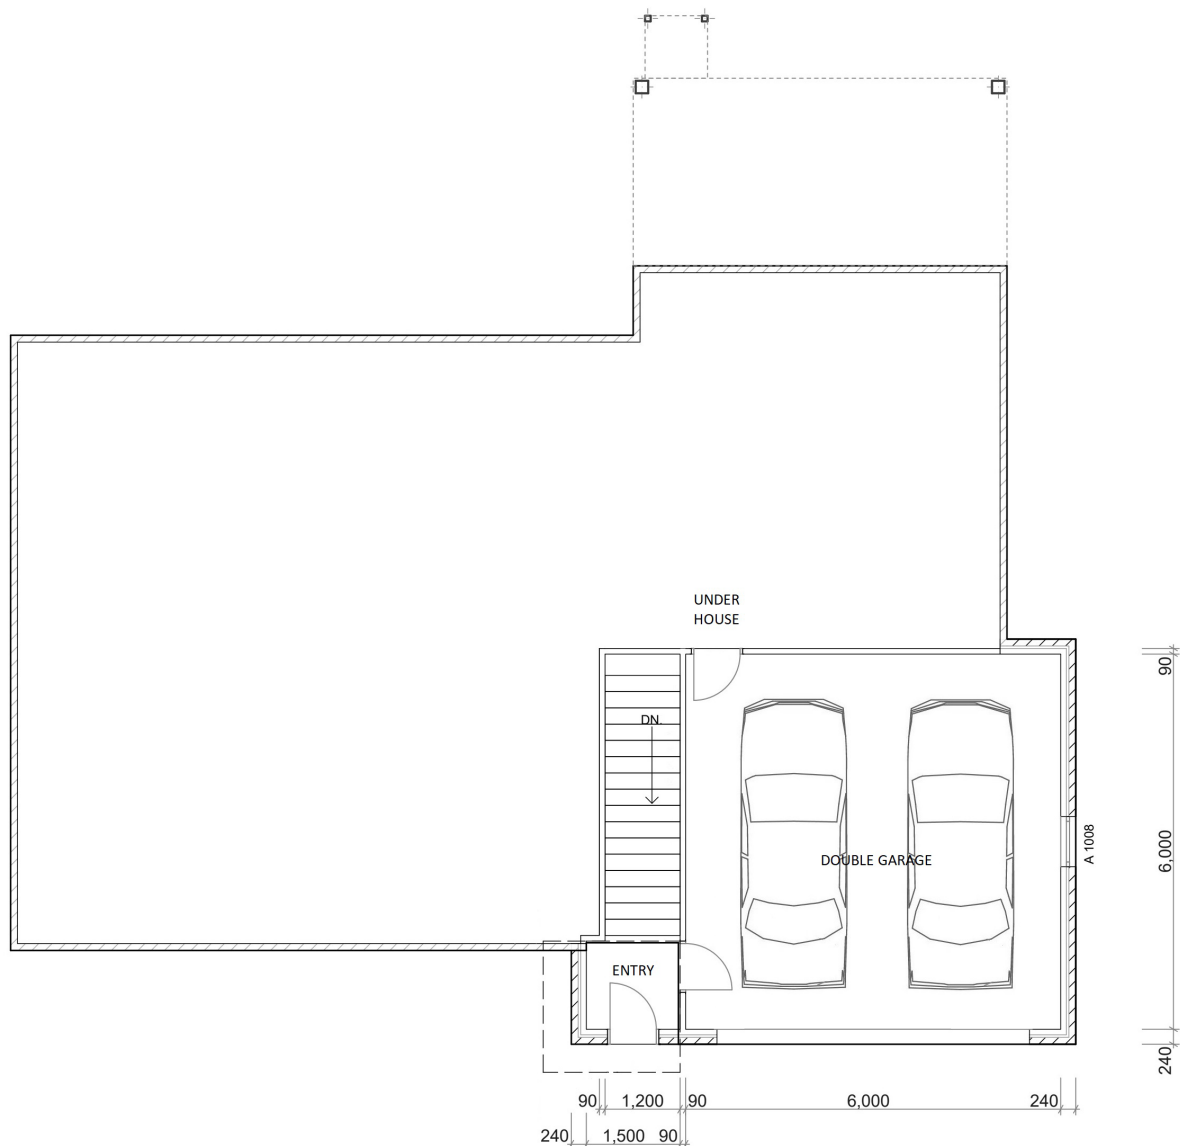

HOUSE & LAND PACKAGE

Lot 201 Assisi Ave RIVERSIDE

LOWER FLOOR PLAN