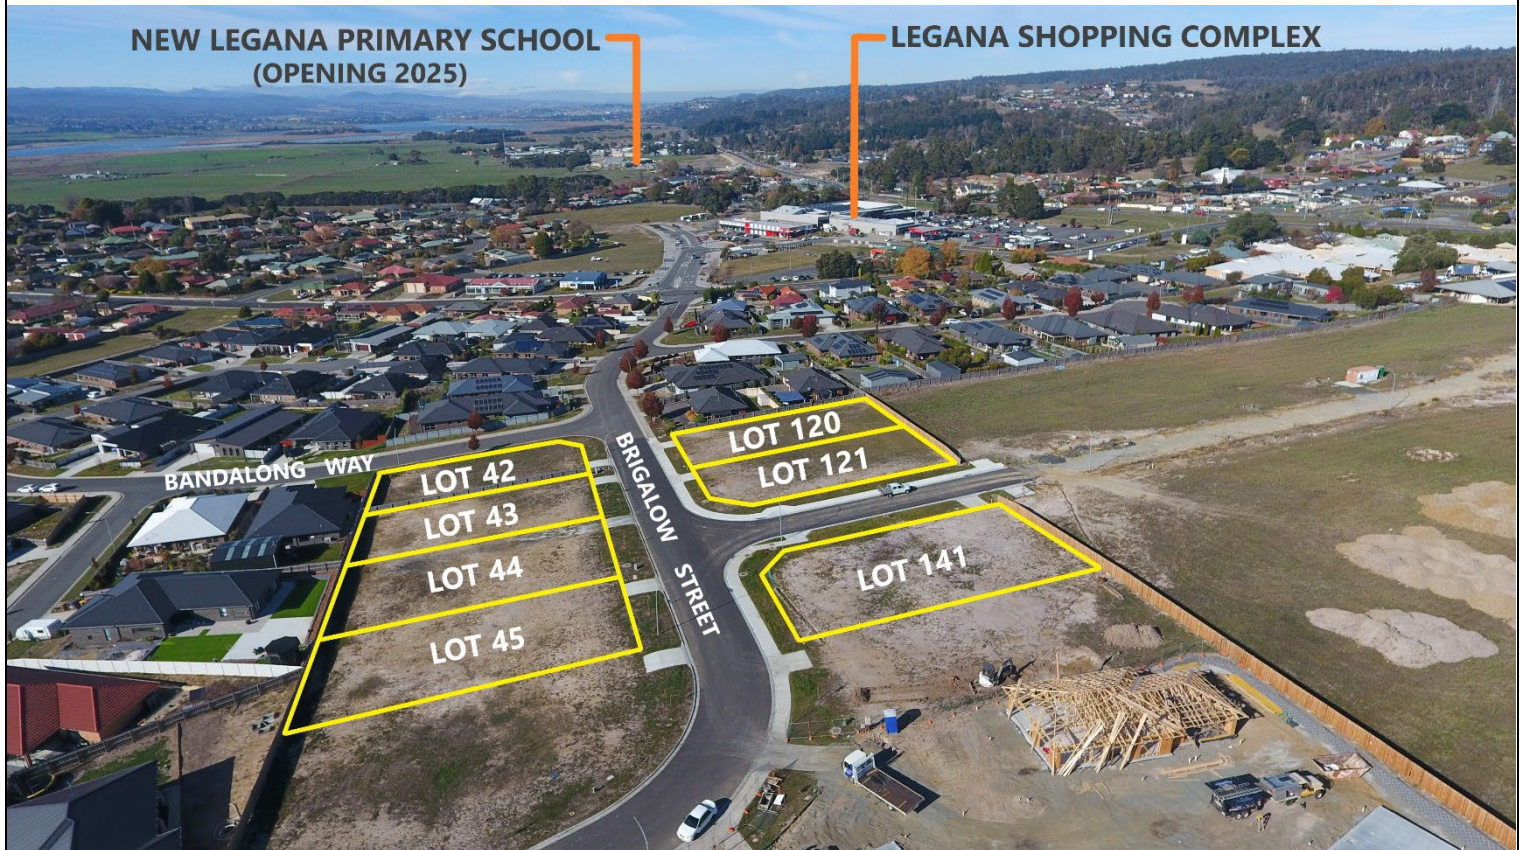

LEGANA GROVE ESTATE

Legana's Most Prestigious New Land Estate

STAGE 24

Brigalow Street LEGANA

NEW LAND RELEASE!

Land Titles
now issued!

HOUSE & LAND
PACKAGES
Available on
all blocks
[CLICK HERE](#)

MARK HARRIS
0439 017 366 or 6343 0000
Email: contact@tasland.com.au

LEGANA GROVE ESTATE

The Closest New Land Estate in Legana to the Shopping Centre

STAGE 24

Brigalow Street LEGANA

A MASTER PLANNED SUBDIVISION

Unit sites are controlled and kept to a minimum to help protect the estate values.